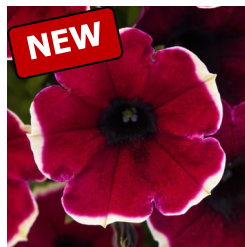

Flowershower Golden Harvest

Flowershower Flame

Headliner Violet Sky

Headliner Night Sky

Hells Forge

Burgundy Bliss

Ringo Star

Supertunia Vivid Orchid