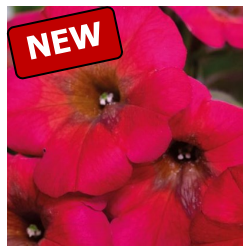

Flowershower Flame