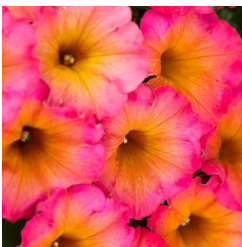

Cascadia Autumn Mystery

Cascadia Arizona Sky

Surfinia Deep Red

Surfinia White

Surfinia Heartbeat

SuperCal Red Maple

Double Frosted Sapphire

Flowershower Mayan Sunset

Flowershower Golden Harvest

Flowershower Flame

Headliner Violet Sky

Headliner Night Sky

Hells Forge

Burgundy Bliss

Ringo Star

Supertunia Vivid Orchid