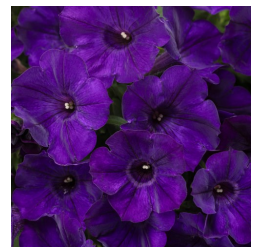

Flowershower Golden Harvest

Flowershower Flame

Headliner Violet Sky

Headliner Night Sky

Hells Forge

Burgundy Bliss

Ringo Star

Supertunia Vivid Orchid