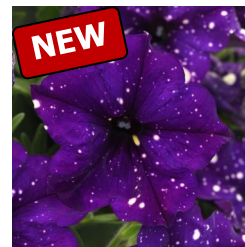

Headliner Violet Sky