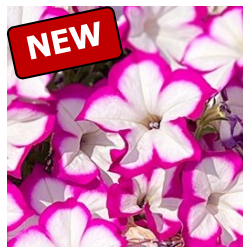

Flowershower Golden Harvest

Flowershower Flame

Headliner Violet Sky

Headliner Night Sky

Hells Forge

Burgundy Bliss

Ringo Star

Supertunia Vivid Orchid